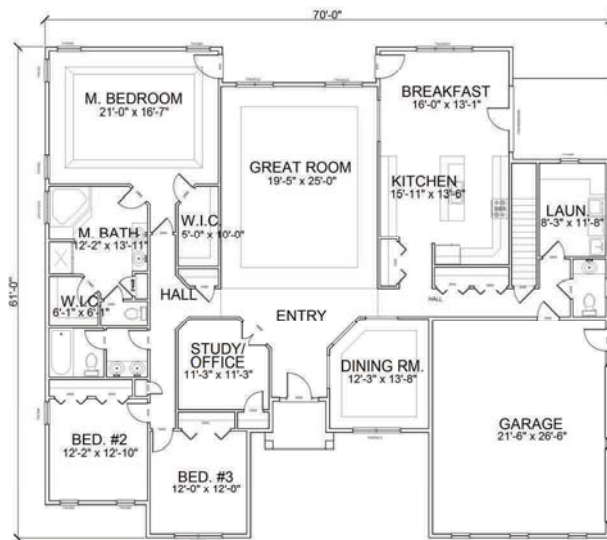

Yorkshire

Living Area — 3,054
Garage — 600

FLOOR PLAN

WOODLAND CONTRACTORS, INC.
1316 King Street, Lebanon, PA 17042
Phone 717-273-5400
Copyright 2009, All Rights Reserved