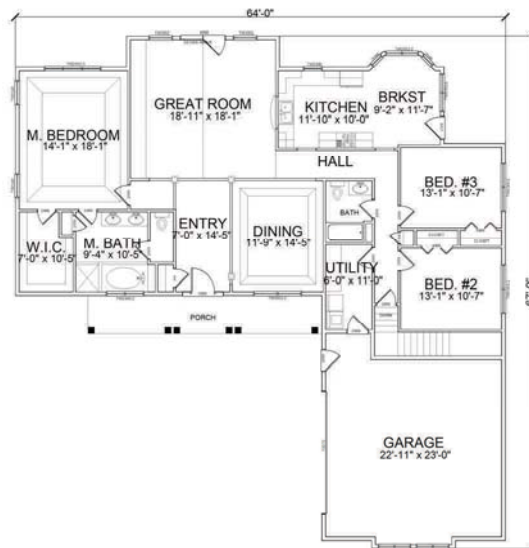

Williamsburg

FLOOR PLAN

WOODLAND CONTRACTORS, INC.
1316 King Street, Lebanon, PA 17042
Phone 717-273-5400
Copyright 2009, All Rights Reserved