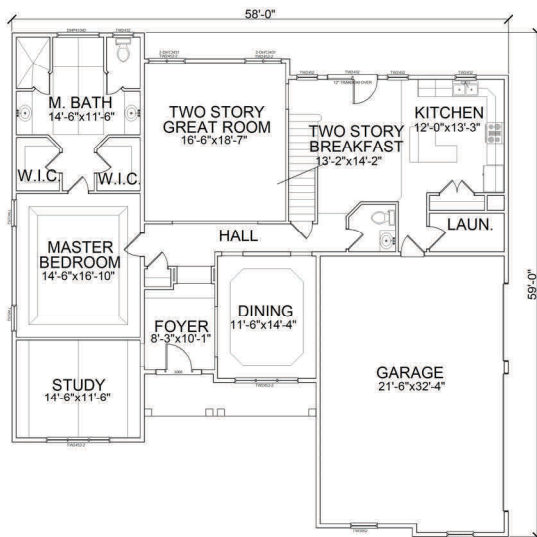

Norfolk

Living Area — 3,196
 Garage — 720
 Open to Below — 537

FIRST FLOOR PLAN

SECOND FLOOR PLAN

WOODLAND CONTRACTORS, INC.
 1316 King Street, Lebanon, PA 17042
 Phone 717-273-5400
 Copyright 2009, All Rights Reserved