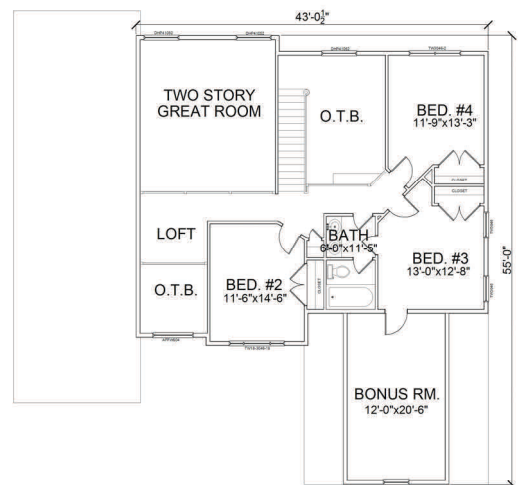

Norfolk

Living Area — 3,196
 Garage — 720
 Open to Below — 537

FIRST FLOOR PLAN

SECOND FLOOR PLAN

WOODLAND CONTRACTORS, INC.
 1316 King Street, Lebanon, PA 17042
 Phone 717-273-5400
 Copyright 2009, All Rights Reserved