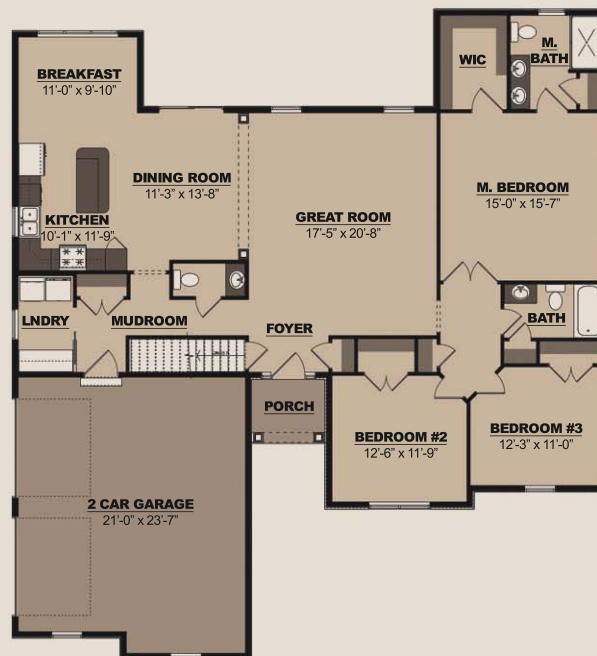

Laughlin

Square Footage
First Floor - 1,900
Total - 1,900

First Floor Plan

WoodlandCONTRACTORS, INC.
1316 King Street, Lebanon, PA 17042
Phone - (717) 273-5400
Copyright 2009, All Rights Reserved