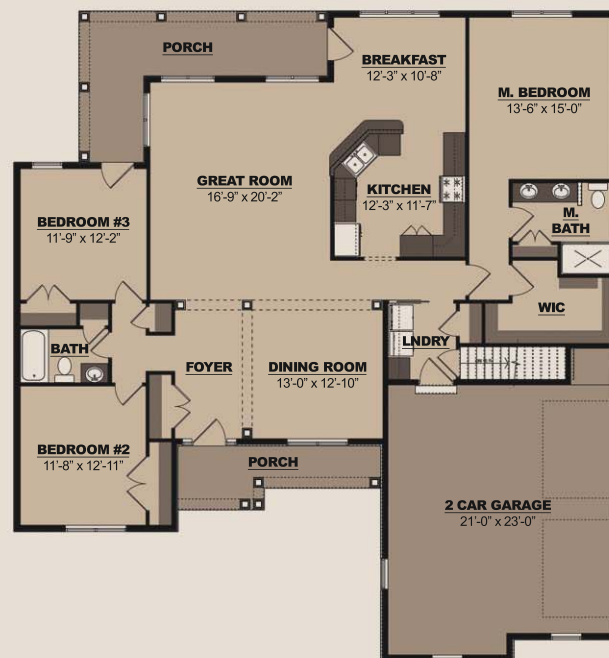

Dartmouth

Square Footage
First Floor - 1,972
Total - 1,972

First Floor Plan

WoodlandCONTRACTORS, INC.
1316 King Street, Lebanon, PA 17042
Phone - (717) 273-5400
Copyright 2009, All Rights Reserved