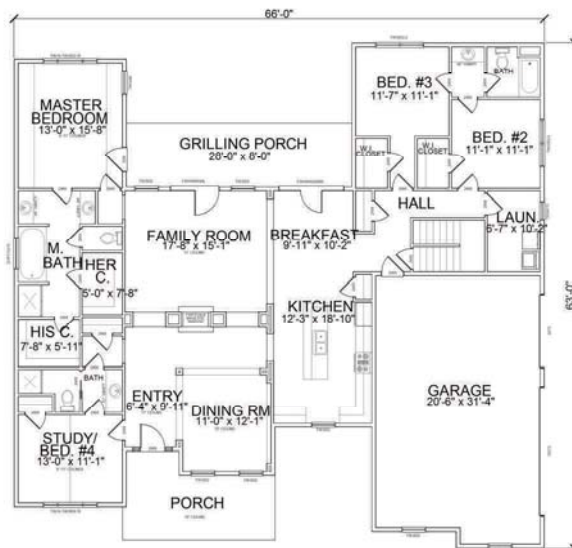

Cambridge

Living Area – 2,471
Garage – 698

FLOOR PLAN

WOODLAND CONTRACTORS, INC.
1316 King Street, Lebanon, PA 17042
Phone 717-273-5400
Copyright 2009, All Rights Reserved

THIS DOCUMENT AND PLAN IS COPYRIGHTED BY WOODLAND CONTRACTORS, INC. AND SHOULD NOT BE USED FOR CONSTRUCTION.