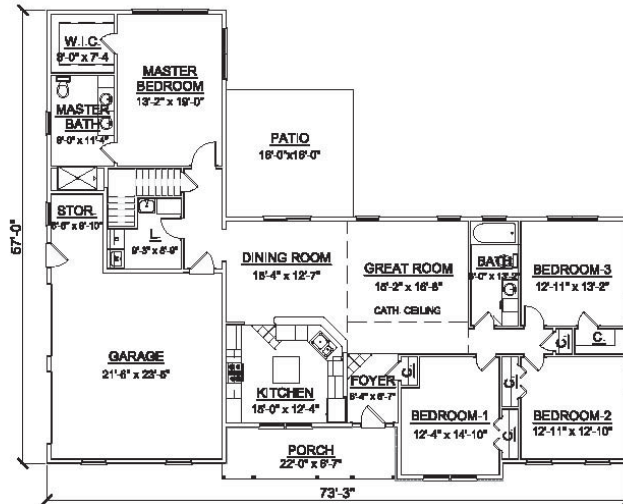

Buchanan

Living Area – 2,185
Garage – 611

FLOOR PLAN

WOODLAND CONTRACTORS, INC.
1316 King Street, Lebanon, PA 17042
Phone 717-273-5400
Copyright 2009, All Rights Reserved